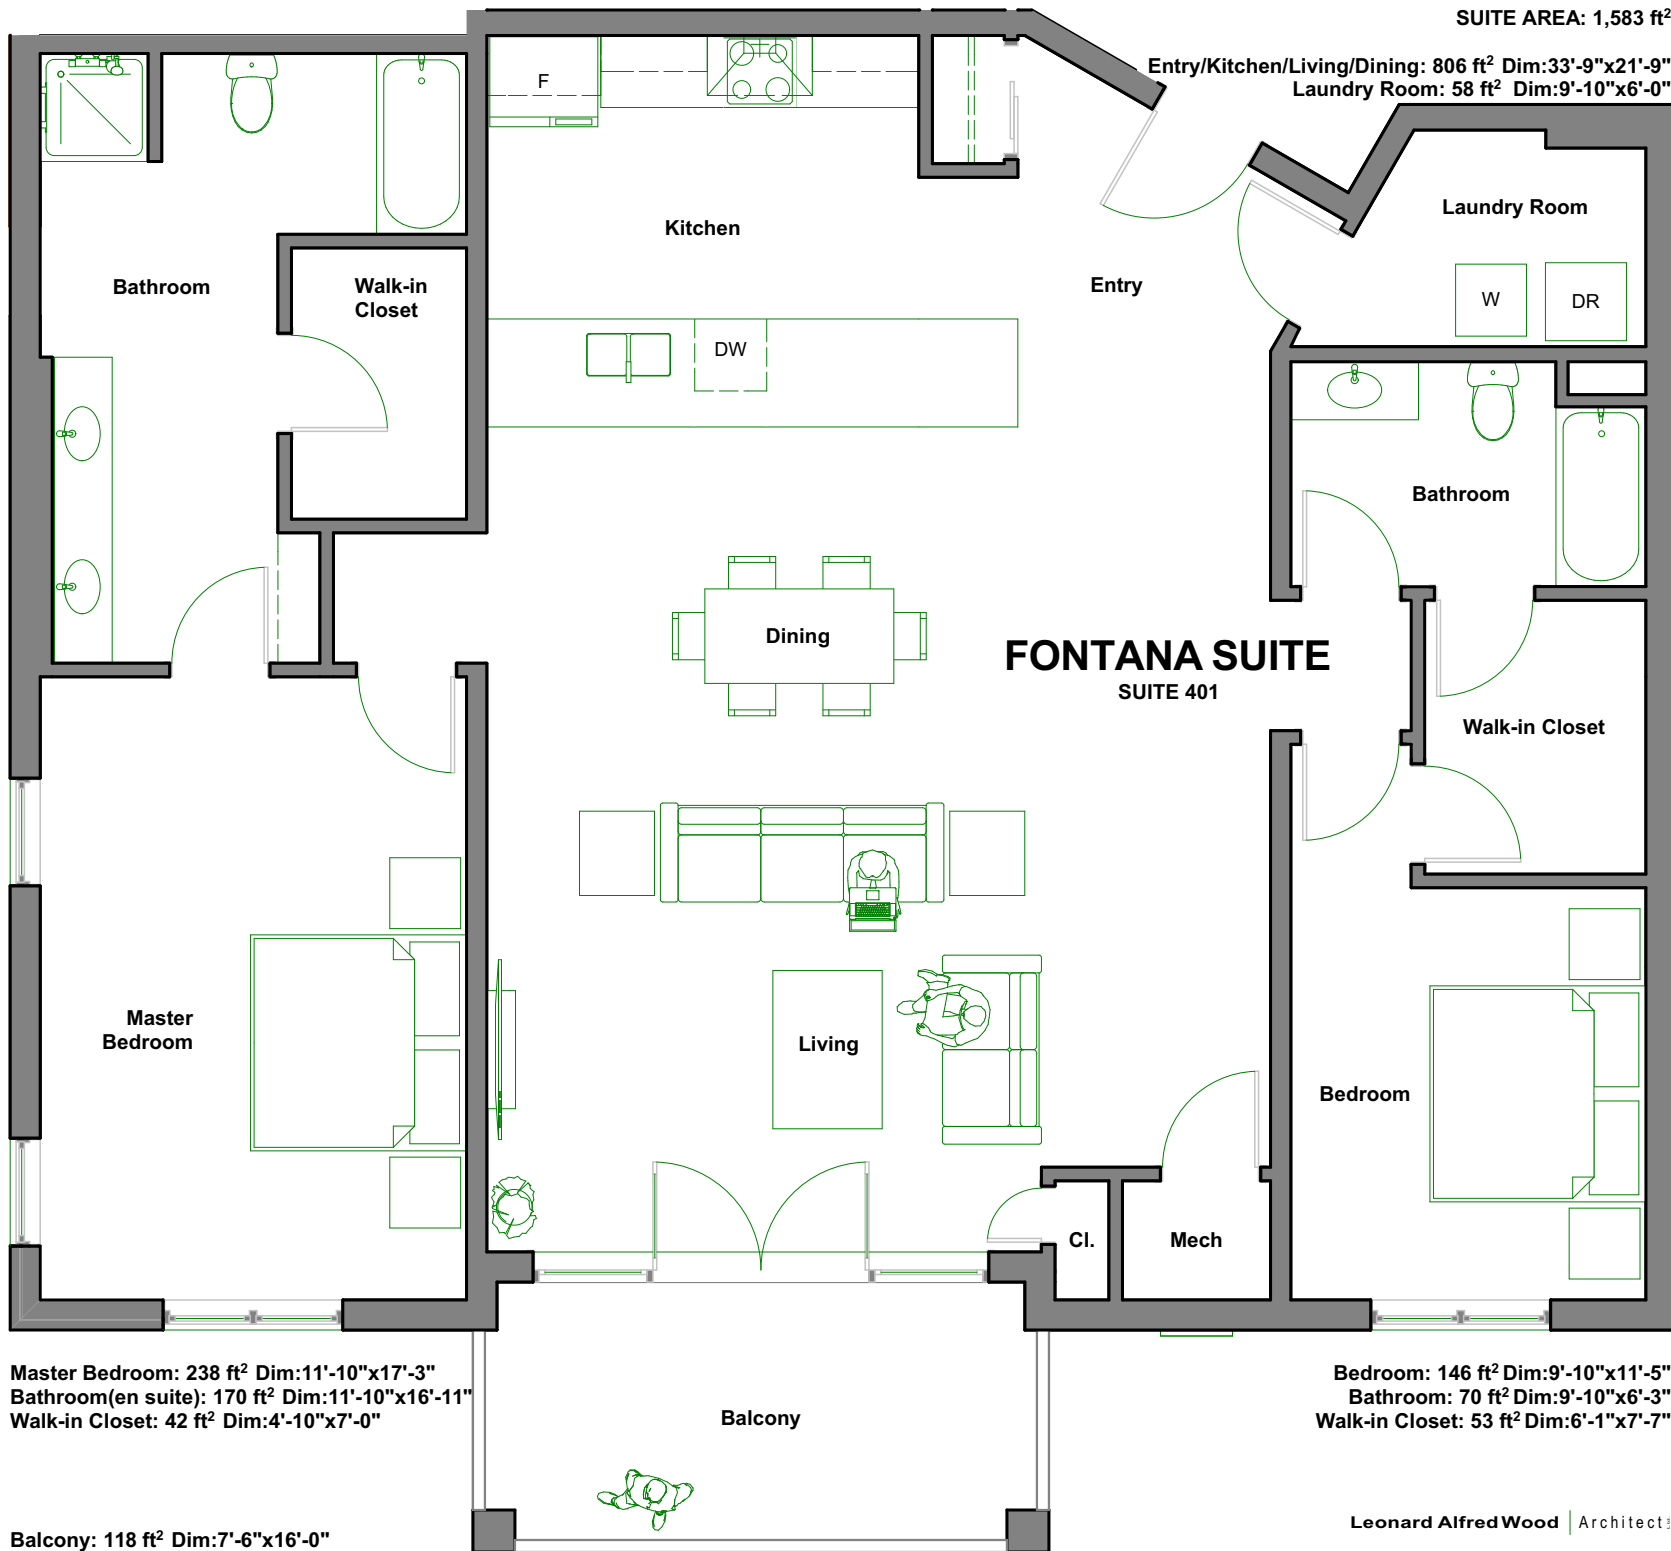

SUITE AREA: 1,583 ft<sup>2</sup>

Entry/Kitchen/Living/Dining: 806 ft<sup>2</sup> Dim:33'-9"x21'-9"  
Laundry Room: 58 ft<sup>2</sup> Dim:9'-10"x6'-0"

Master Bedroom: 238 ft<sup>2</sup> Dim:11'-10"x17'-3"  
Bathroom(en suite): 170 ft<sup>2</sup> Dim:11'-10"x16'-11"  
Walk-in Closet: 42 ft<sup>2</sup> Dim:4'-10"x7'-0"

Bedroom: 146 ft<sup>2</sup> Dim:9'-10"x11'-5"  
Bathroom: 70 ft<sup>2</sup> Dim:9'-10"x6'-3"  
Walk-in Closet: 53 ft<sup>2</sup> Dim:6'-1"x7'-7"

Balcony: 118 ft<sup>2</sup> Dim:7'-6"x16'-0"