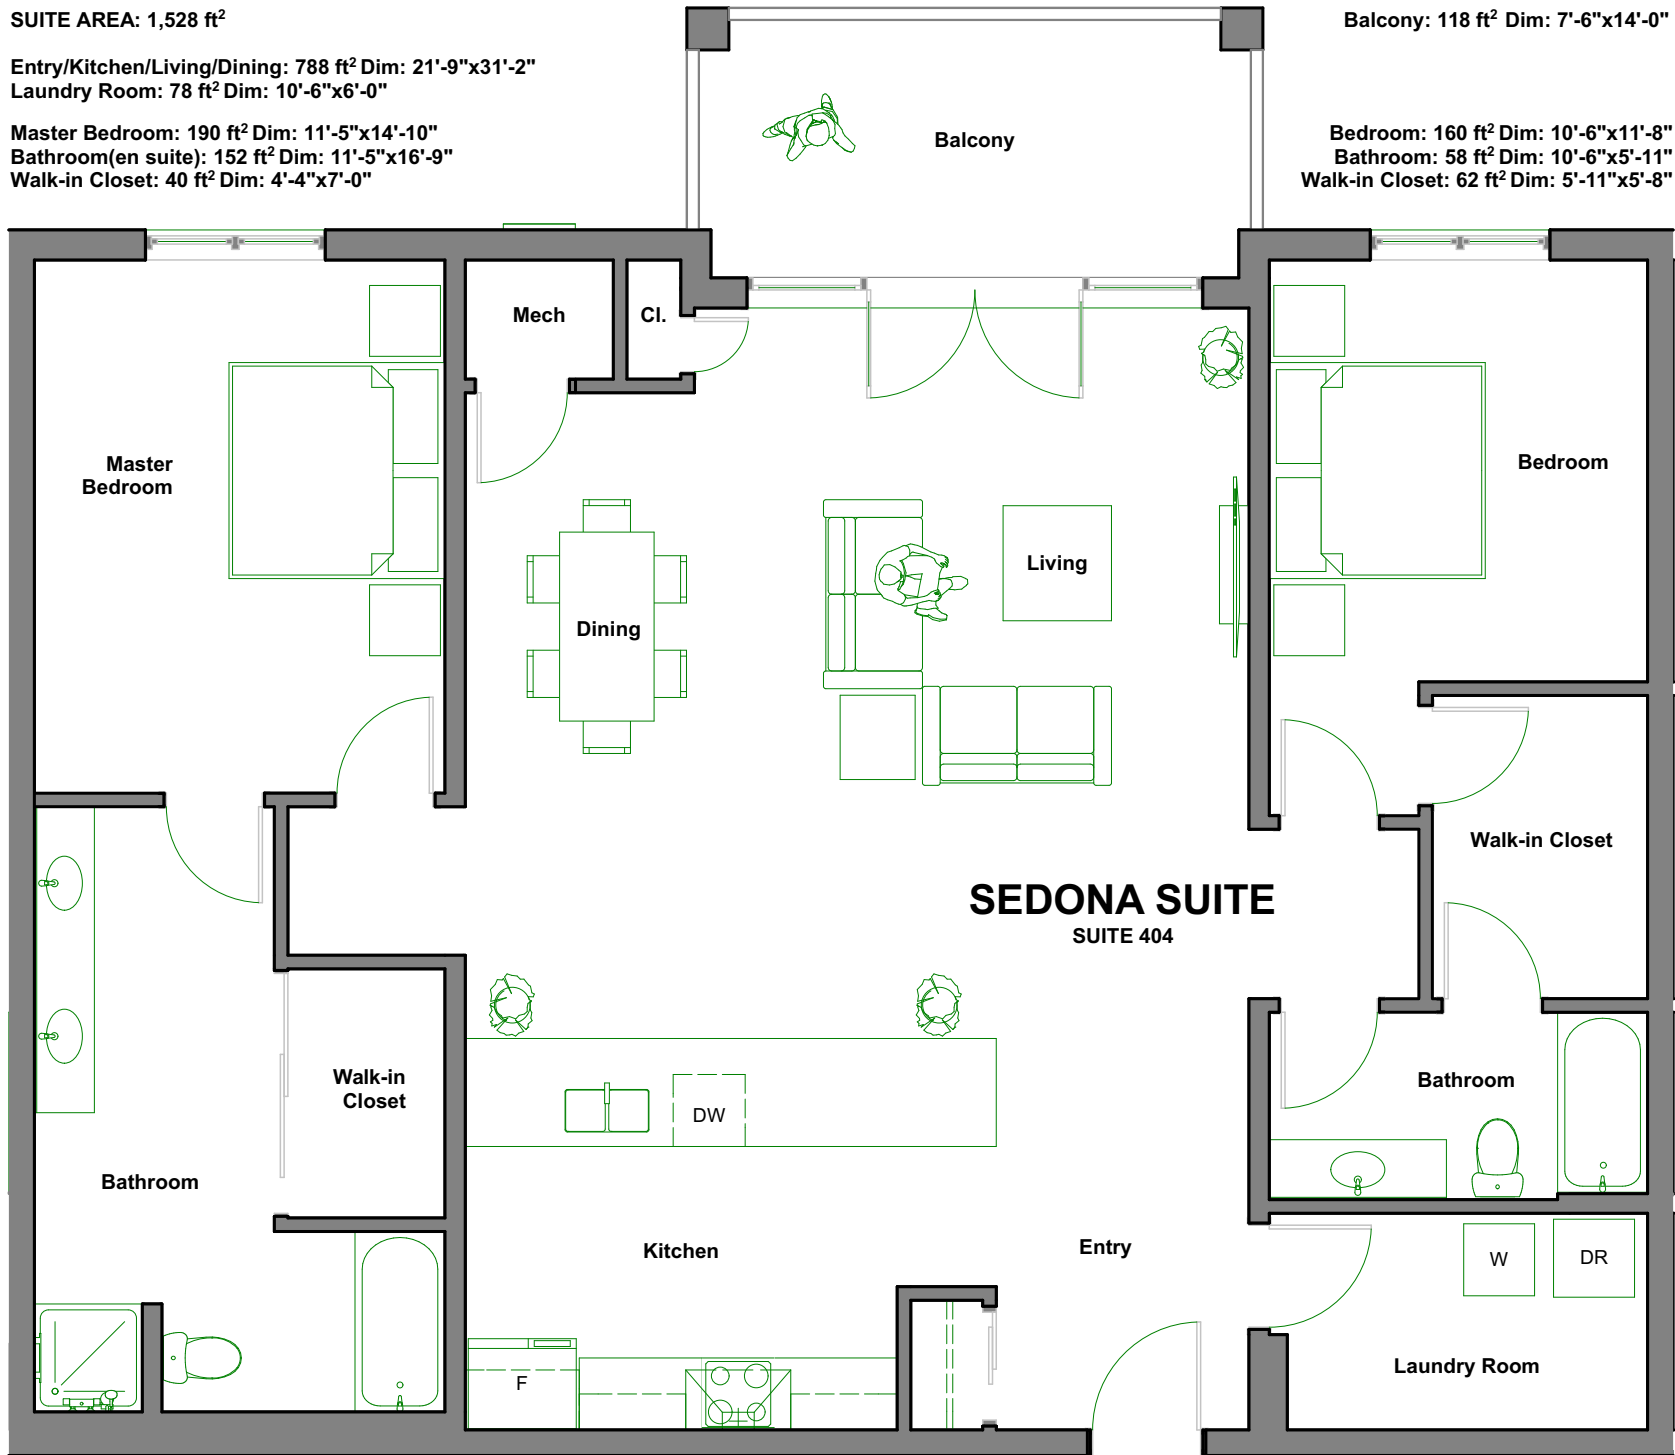

SUITE AREA: 1,528 ft²

Entry/Kitchen/Living/Dining: 788 ft² Dim: 21'-9"x31'-2"
Laundry Room: 78 ft² Dim: 10'-6"x6'-0"

Master Bedroom: 190 ft² Dim: 11'-5"x14'-10"
Bathroom(en suite): 152 ft² Dim: 11'-5"x16'-9"
Walk-in Closet: 40 ft² Dim: 4'-4"x7'-0"

Balcony: 118 ft² Dim: 7'-6"x14'-0"

Bedroom: 160 ft² Dim: 10'-6"x11'-8"
Bathroom: 58 ft² Dim: 10'-6"x5'-11"
Walk-in Closet: 62 ft² Dim: 5'-11"x5'-8"

SEDONA SUITE
SUITE 404