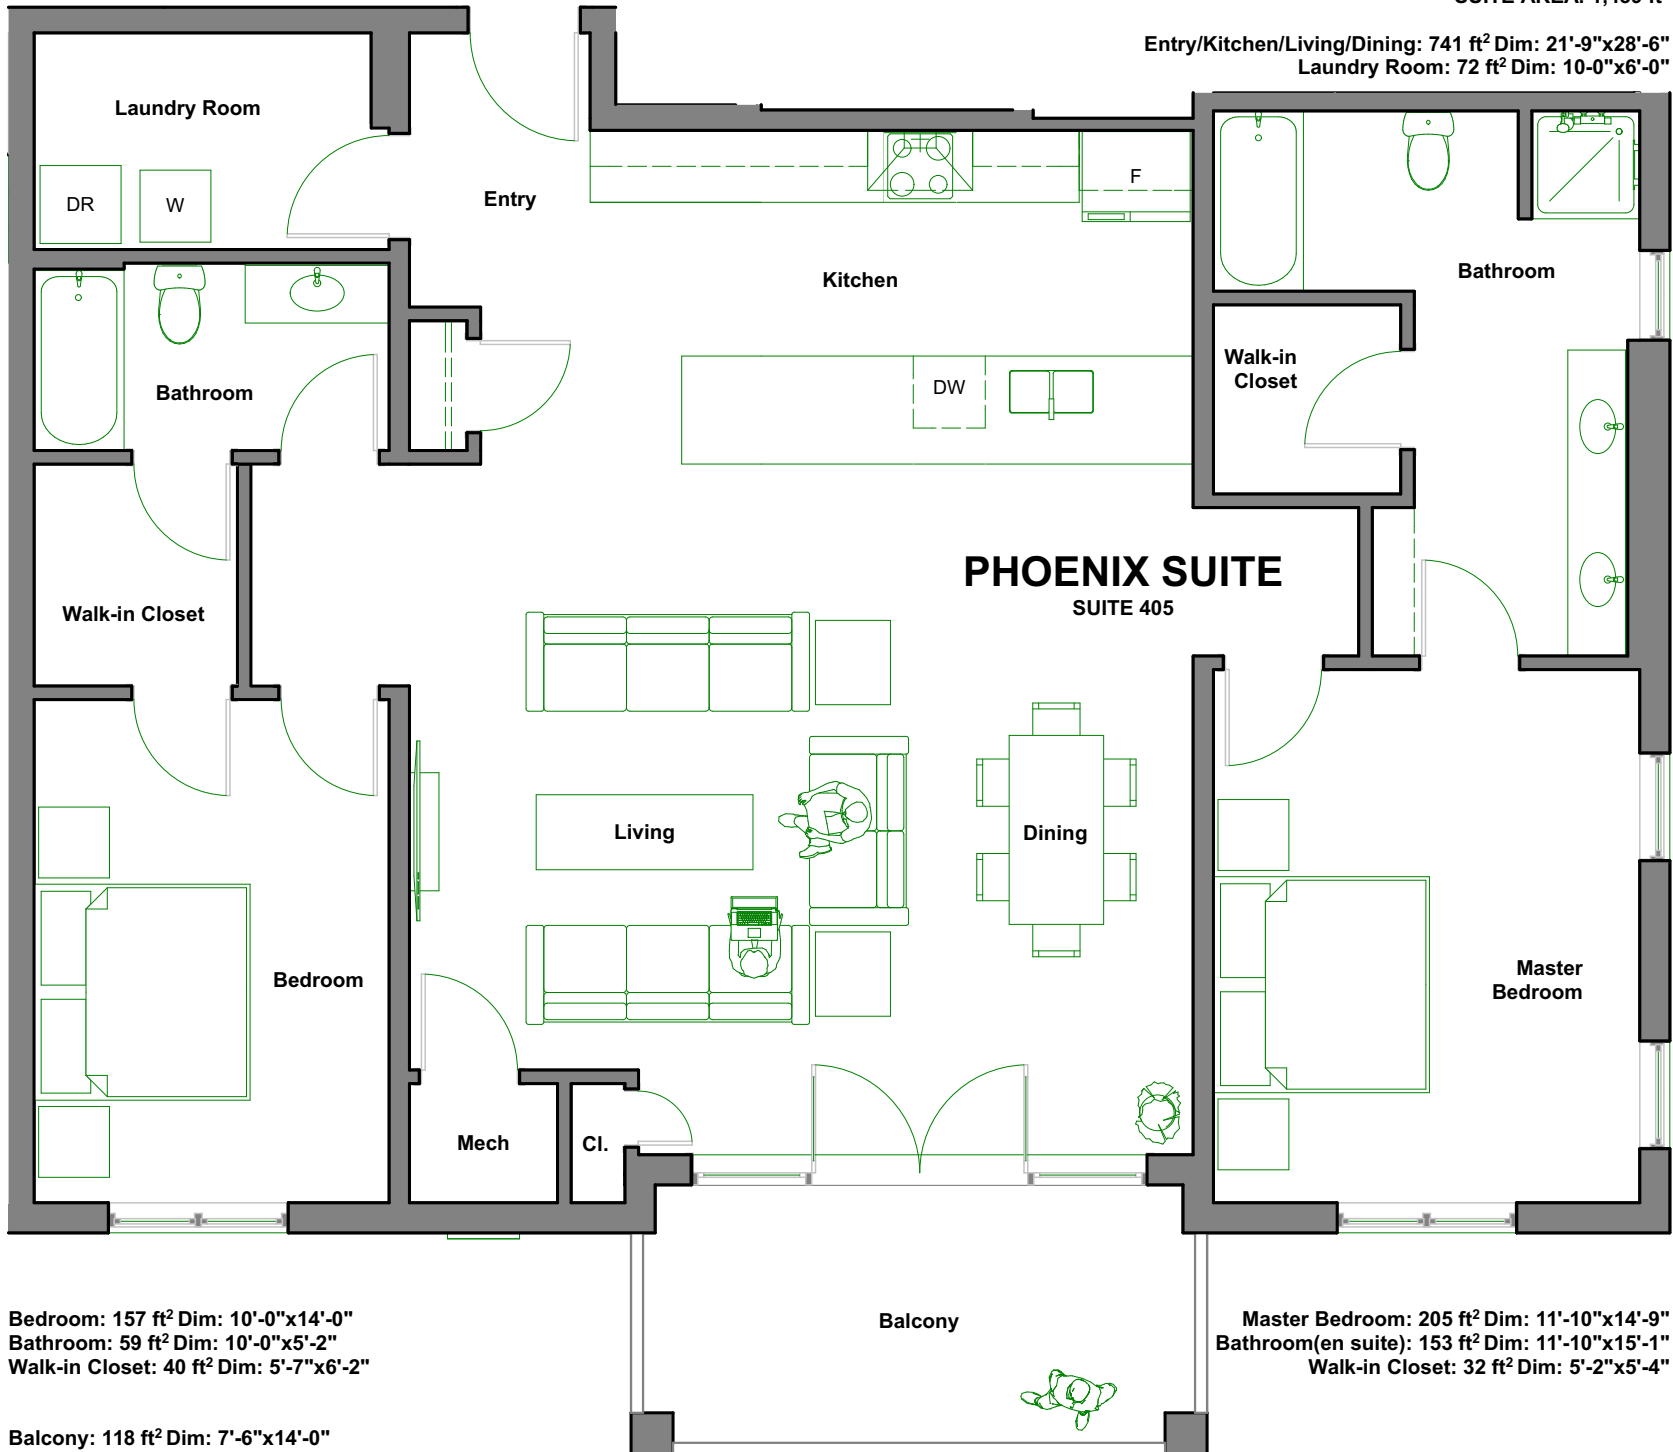

SUITE AREA: 1,459 ft²

Entry/Kitchen/Living/Dining: 741 ft² Dim: 21'-9"x28'-6"
Laundry Room: 72 ft² Dim: 10'-0"x6'-0"

Bedroom: 157 ft² Dim: 10'-0"x14'-0"
Bathroom: 59 ft² Dim: 10'-0"x5'-2"
Walk-in Closet: 40 ft² Dim: 5'-7"x6'-2"

Balcony: 118 ft² Dim: 7'-6"x14'-0"

Master Bedroom: 205 ft² Dim: 11'-10"x14'-9"
Bathroom(en suite): 153 ft² Dim: 11'-10"x15'-1"
Walk-in Closet: 32 ft² Dim: 5'-2"x5'-4"