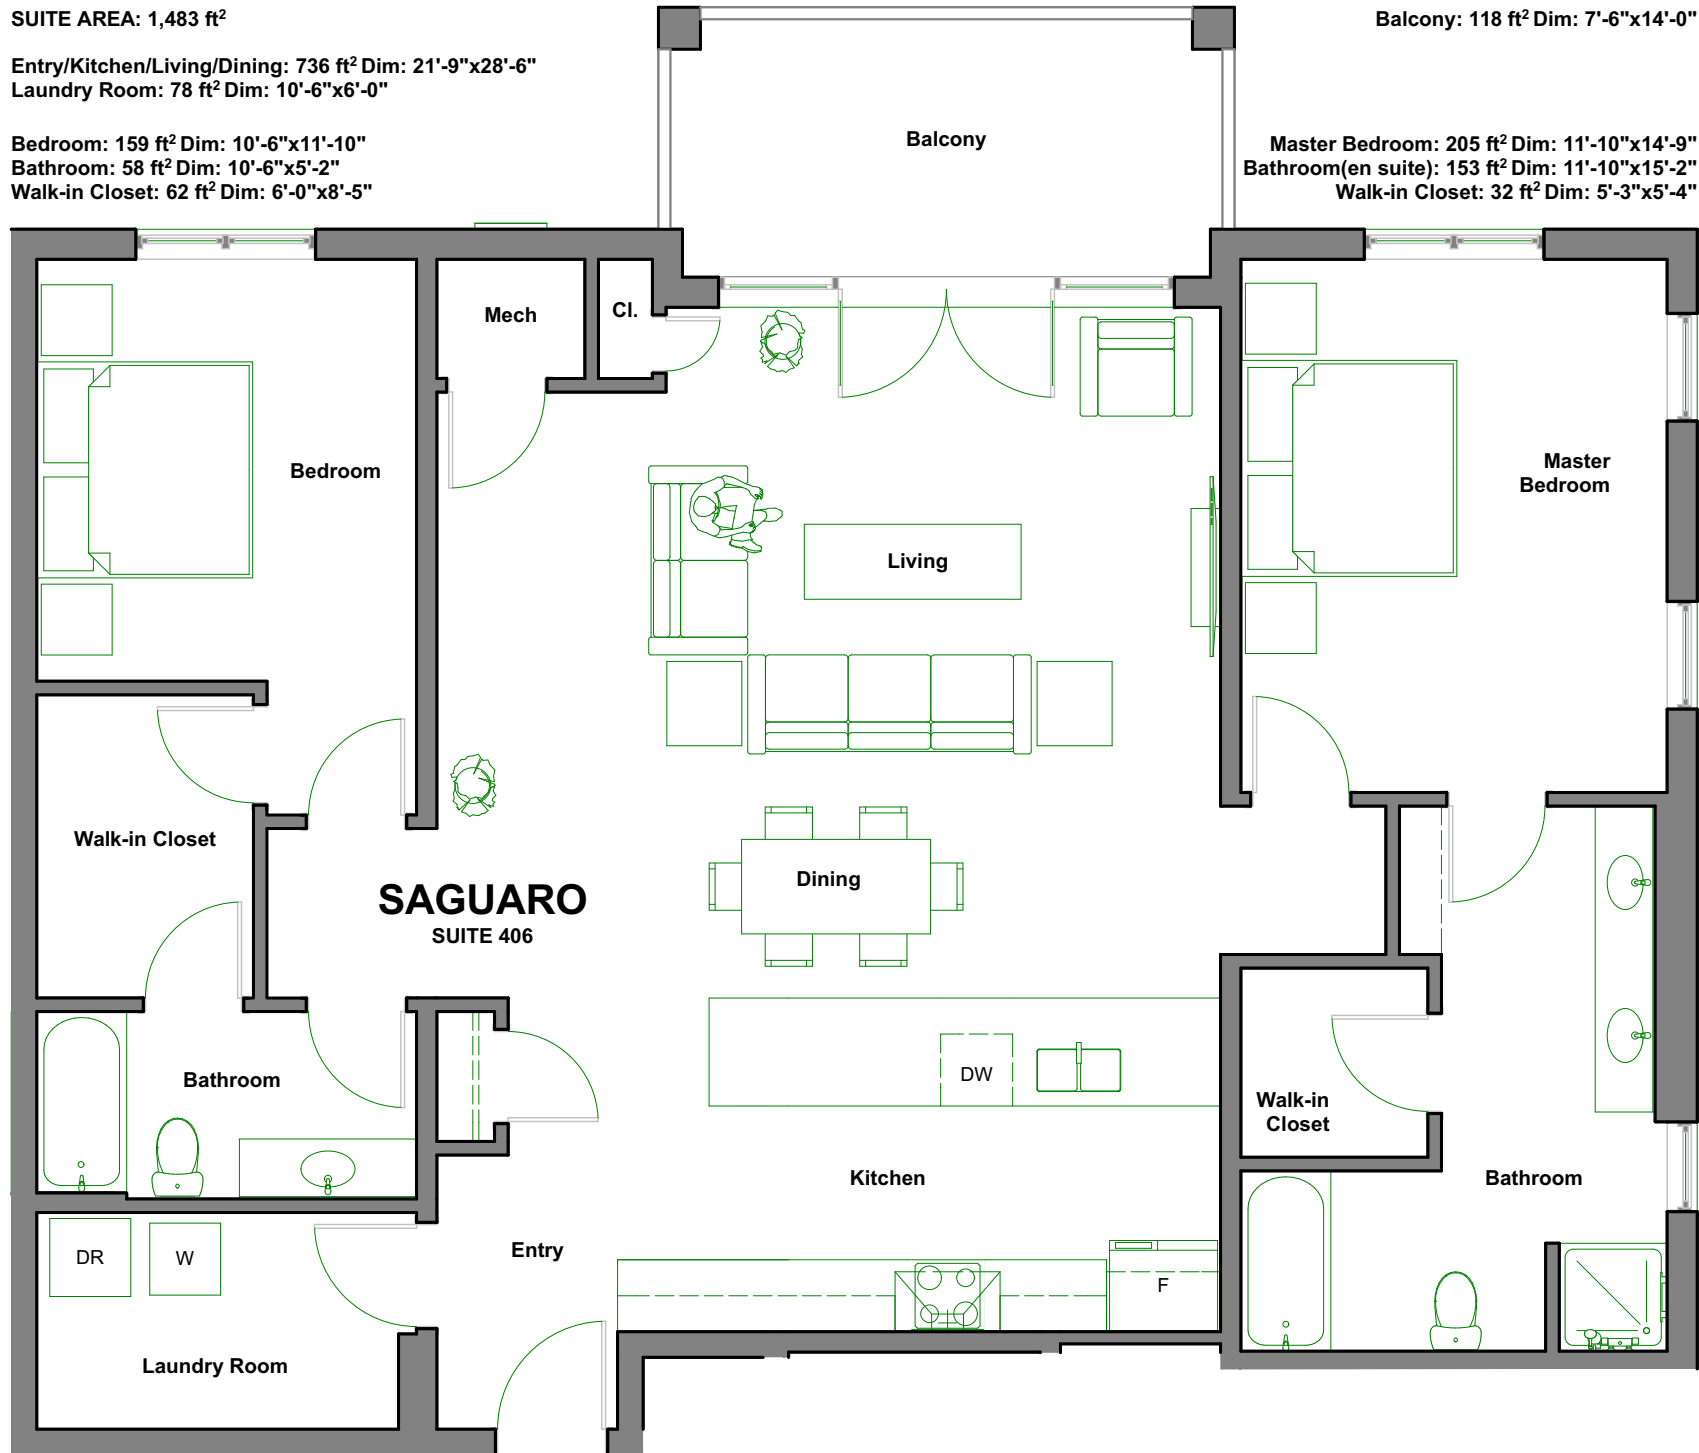

SUITE AREA: 1,483 ft<sup>2</sup>

Entry/Kitchen/Living/Dining: 736 ft<sup>2</sup> Dim: 21'-9"x28'-6"  
Laundry Room: 78 ft<sup>2</sup> Dim: 10'-6"x6'-0"

Bedroom: 159 ft<sup>2</sup> Dim: 10'-6"x11'-10"  
Bathroom: 58 ft<sup>2</sup> Dim: 10'-6"x5'-2"  
Walk-in Closet: 62 ft<sup>2</sup> Dim: 6'-0"x8'-5"

Balcony: 118 ft<sup>2</sup> Dim: 7'-6"x14'-0"

Master Bedroom: 205 ft<sup>2</sup> Dim: 11'-10"x14'-9"  
Bathroom(en suite): 153 ft<sup>2</sup> Dim: 11'-10"x15'-2"  
Walk-in Closet: 32 ft<sup>2</sup> Dim: 5'-3"x5'-4"

**SAGUARO**  
SUITE 406