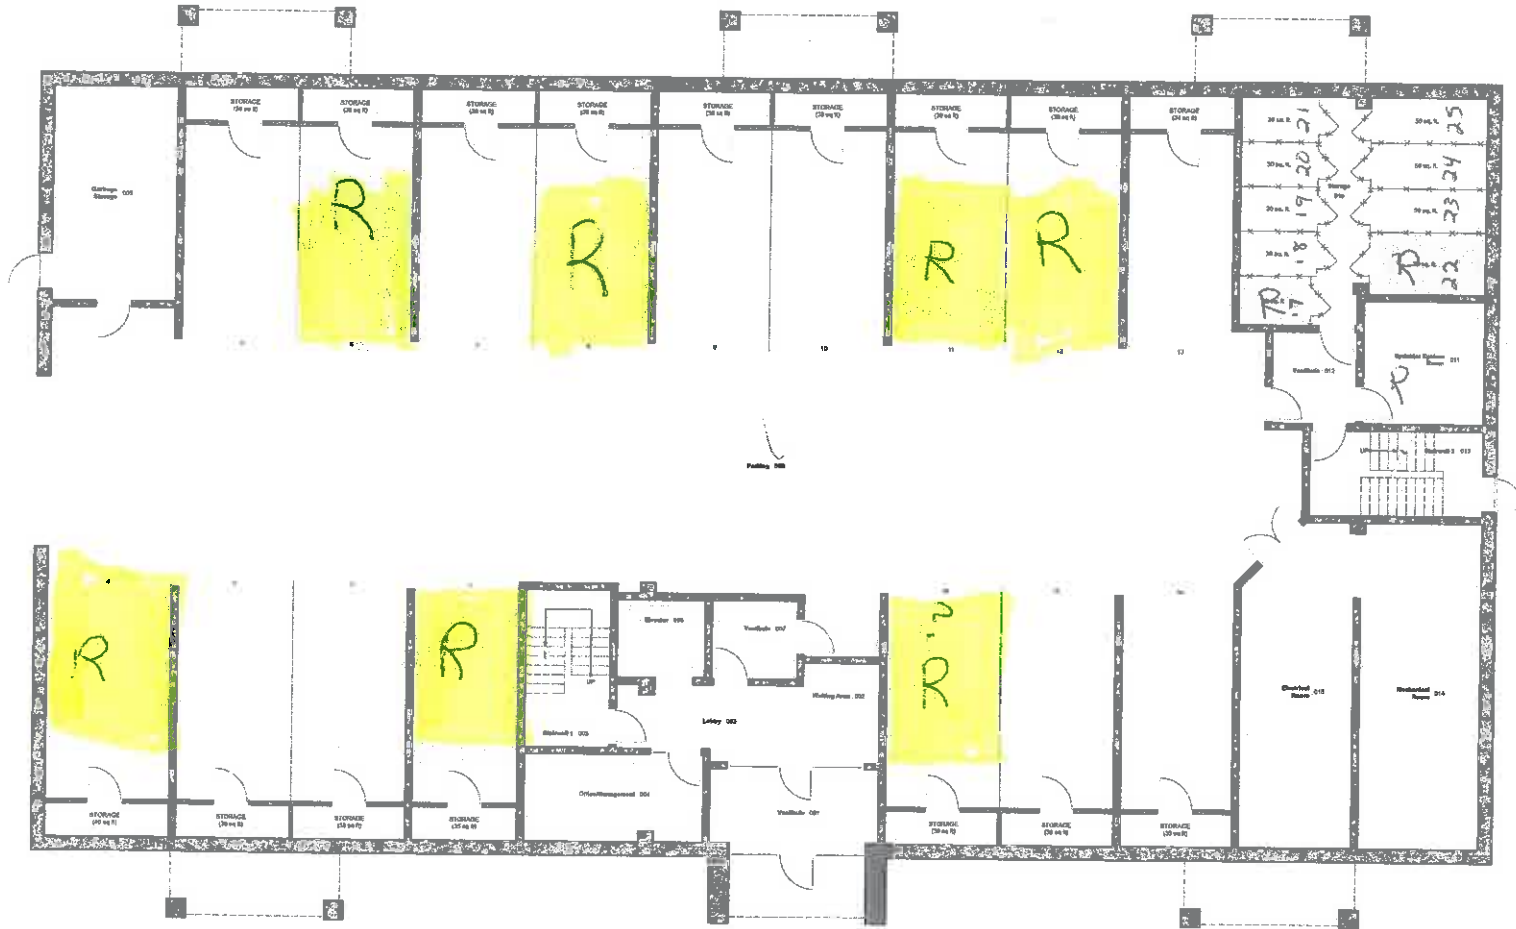

# Indoor Parking and Storage

LOWER FLOOR PLAN  
Scale 3/16" = 1'-0"

Leonard Alfred Wood Architect